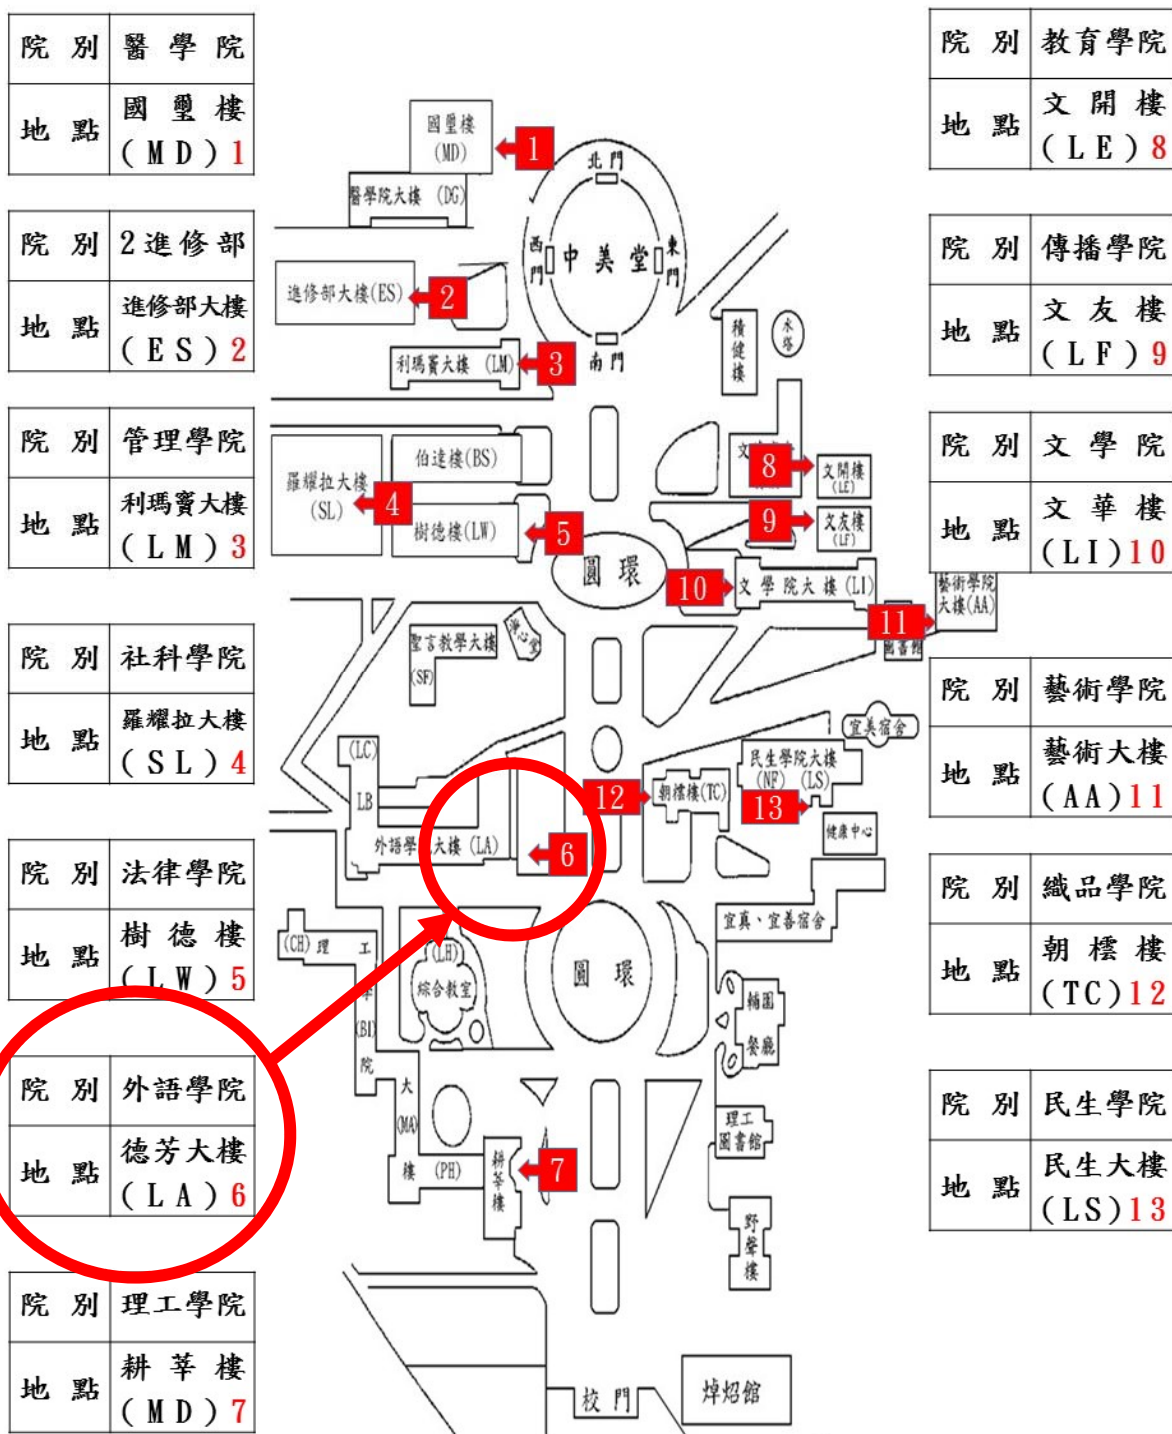

輔仁大學110學年新生開學典禮暨輔導教育新生報到集合位置圖

天主教輔仁大學校區地圖

FJCU Campus Map

- 1 焯焯館 (推廣部) Archibishop Lokuang Student Activity Center (FJCU Extension)
 - 2 野聲樓 (行政大樓) Cardinal Yu Pin Administration Bld.
 - 3 舒德樓 Fr. Schütte Bld.
 - 4 輔園/輔大出版社 Fu Yuan Food Court / FJCU Press
 - 5 食品科研大樓 Food Science Pilot Plant & Research Hall
 - 6 宜真/宜善學苑 Yizhen/Yishan Women's Dorm
 - 7 輔幼中心 Child Care Center
 - 8 秉雅樓 (民生學院) Urbana Bld. (Coll. of Human Ecology)
 - 9 朝樓樓 Chau-Yun Bld. (Dept. of Textiles & Clothing)
 - 10 宜美學苑 Yimei Women's Dorm
 - 11 宜聖學苑 Yisheng Women's Dorm
 - 12 藝術學院 Coll. of Arts
 - 13 公博樓 (文圖) Kungpo Liberal Arts Library
 - 14 文研樓 (文學院) Coll. of Liberal Arts
 - 15 于公陵園 The Mausoleum of Cardinal Yu Pin
 - 16 文鐸樓 Priests' Residence
 - 17 文華樓 (文學院) Coll. of Liberal Arts
 - 18 冠五樓 (中國聖職單位) Cardinal Yu Pin Memorial Bld. (Chinese Diocesan Clergy Sec.)
 - 19 文友樓 (傳播學院) Tonelli Hall (Coll. of Communication)
 - 20 文開樓 (教育學院) Liberal Enlightenment Hall (Coll. of Education)
 - 21 文舍/文園 Wenshe Women's Dorm / Wen Yuan Food Court
 - 22 文德學苑 Wensde Women's Dorm
 - 23 積健樓 Jijian Bld.
 - 24 中美堂 Chung Mei Auditorium
 - 25 附設醫院 FJCU Hospital
 - 26 輔大診所 FJCU Clinic
 - 27 國醫樓 (醫學院) Prell Cardinal Shan Medical Bld. (Coll. of Medicine)
 - 28 偉章樓 (醫學院, 天主教學術研究院) Cho-Chang Bld. (Coll. of Medicine / Academia Catholica)
 - 29 進修部大樓 School of Continuing Education
- 如何迅速使用本地圖查詢
Guideline for Using the FJCU map
-
- ② 野聲樓 (行政大樓) Cardinal Yu Pin Administration Bld.
請將查詢號碼輸入搜尋欄, 快速搜尋目標地點
Location numbers are color-coded to the map.